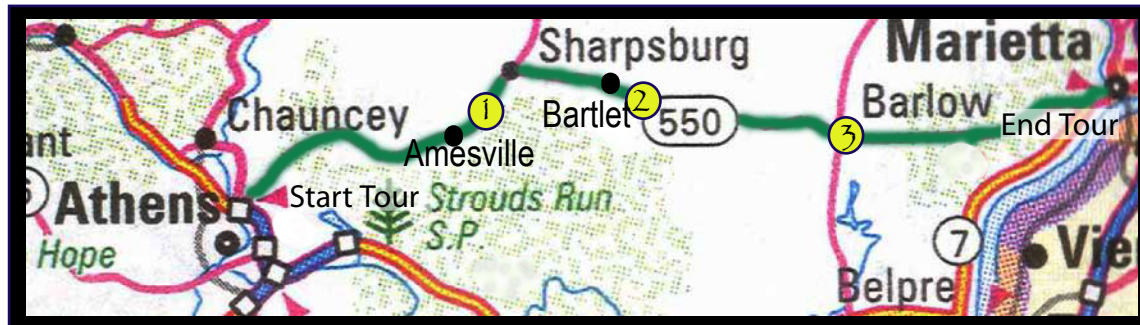

Sound Tracks route along Route 550 from Athens to Marietta

● Checkpoints

This audio tour is timed so that if you drive the average of 50 m.p.h. or slower - where lower speeds are posted, you should be approximately at the sites being discussed on the tour. If you are ahead or behind the narration just pause or stop the track until you arrive at the location.

Start MP3 #1 at the junction of Route 550 and Route 13.

Start MP3 #2 at Checkpoint 1 - The junction of Routes 550 and 329.

Start MP3 #3 at Checkpoint 2 - The Athens/Washington County line.

Start MP3 #4 at Checkpoint 3 - The Barlow Rest Area